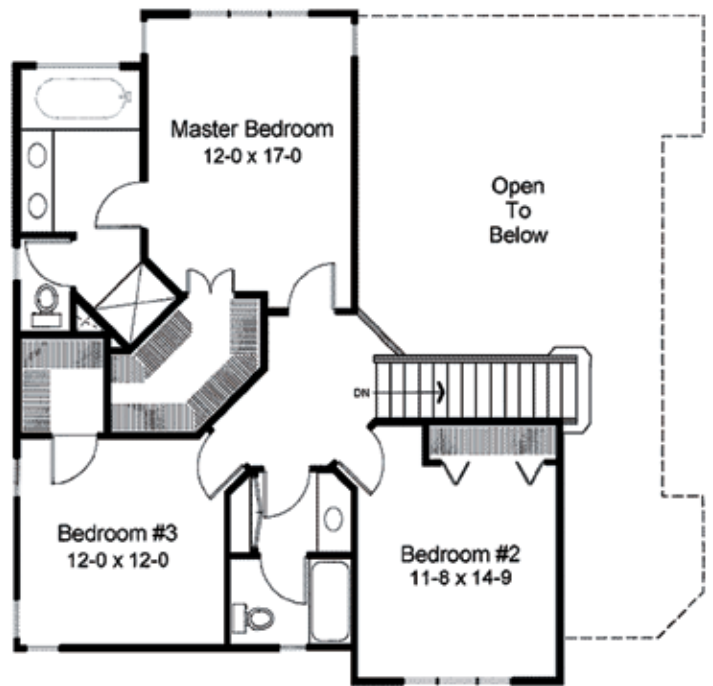

*Herb and Larry Delagrangé - owners
(founded 1961)*
(260) 740-2137
www.delagrangé-homes.com

PLAN 312-133

Main Level: 1395 SF
Upper Level: 950 SF
Total Finished: 2345 SF
Garage: 396 SF

© Houseplans LLC

First Floor

Second Floor

* - The picture of the home above is an artist's rendering and is not intended to be a photographic depiction of the home
This plan is copyrighted by Houseplans LLC and may not be reproduced without written permission.