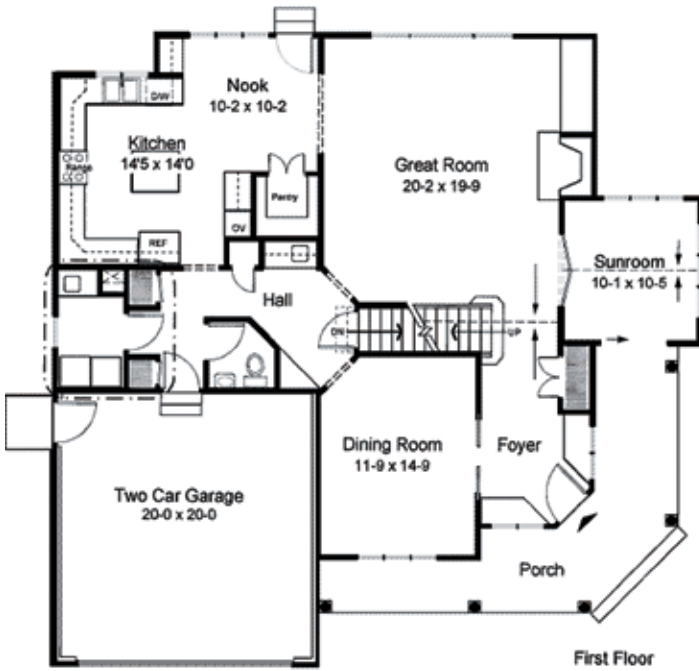

*Herb and Larry Delagrangé - owners
(founded 1961)*
(260) 740-2137
www.delagrangé-homes.com

PLAN 312-133

Main Level: 1395 SF
Upper Level: 950 SF
Total Finished: 2345 SF
Garage: 396 SF

© Houseplans LLC

First Floor

Second Floor

* - The picture of the home above is an artist's rendering and is not intended to be a photographic depiction of the home
This plan is copyrighted by Houseplans LLC and may not be reproduced without written permission.