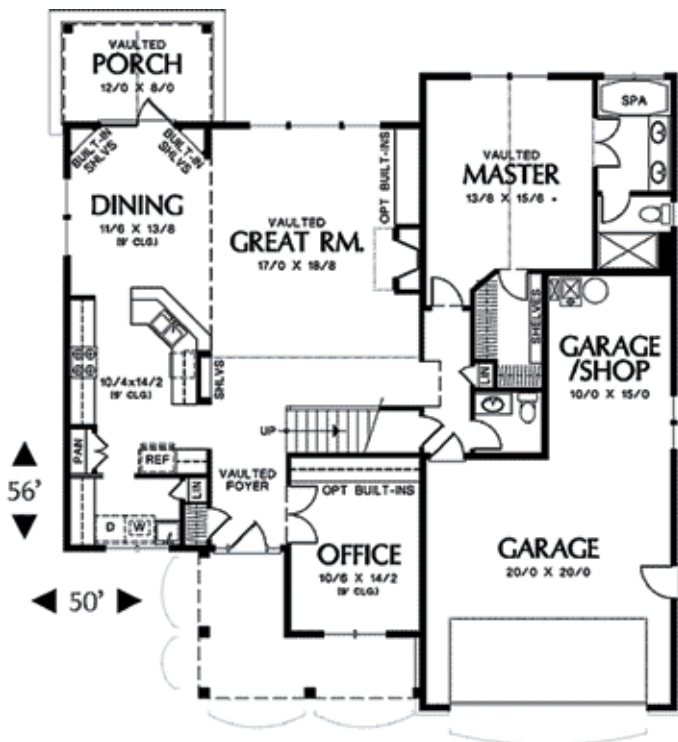

## PLAN 48-117

Main Level: 1603 SF

Upper Level: 517 SF

Total Finished: 2120 SF

Garage: 550 SF

© Houseplans LLC

First Floor

Second Floor

\* - The picture of the home above is an artist's rendering and is not intended to be a photographic depiction of the home  
This plan is copyrighted by Houseplans LLC and may not be reproduced without written permission.