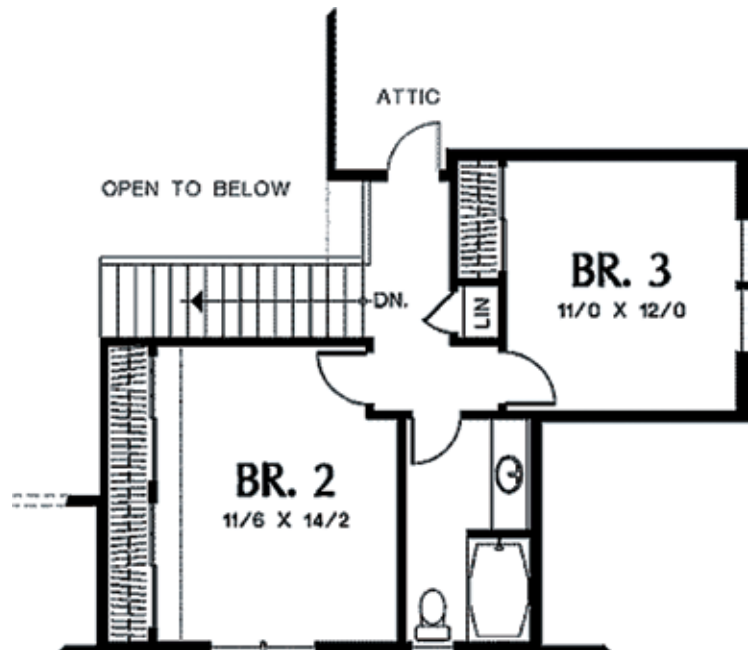

## PLAN 48-117

Main Level: 1603 SF

Upper Level: 517 SF

Total Finished: 2120 SF

Garage: 550 SF

© Houseplans LLC

First Floor

Second Floor

\* - The picture of the home above is an artist's rendering and is not intended to be a photographic depiction of the home  
This plan is copyrighted by Houseplans LLC and may not be reproduced without written permission.