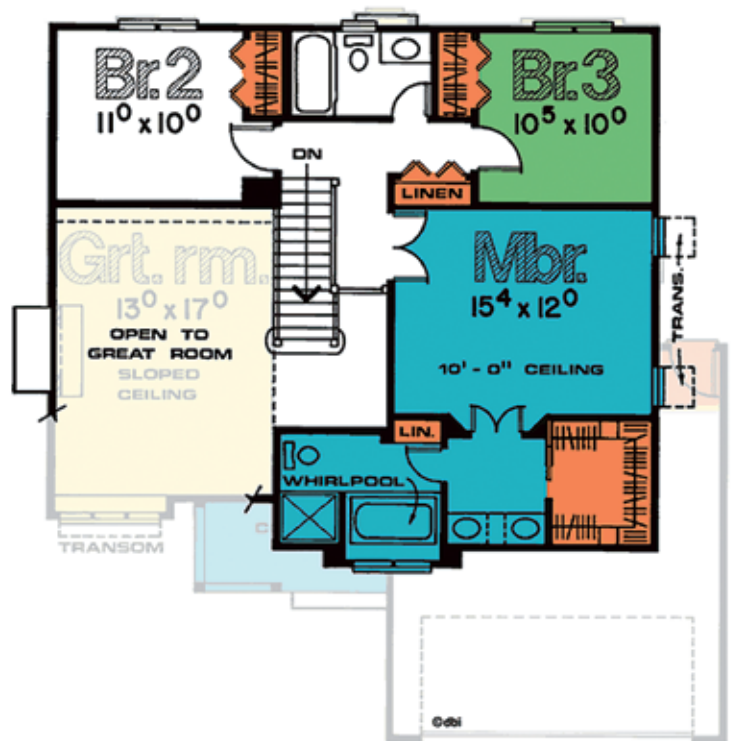

DELAGRANCE H O M E S

Herb and Larry Delagrance - owners
(founded 1961)

(260) 740-2137

www.delagrance-homes.com

THE 'ARBOR'

Main Level: 845 SF

Upper Level: 760 SF

Total Finished: 1605 SF

Garage: 454 SF

© Design Basics

First Floor

Second Floor

* - The picture of the home above is an artist's rendering and is not intended to be a photographic depiction of the home
This plan is copyrighted by Design Basics and may not be reproduced without written permission.