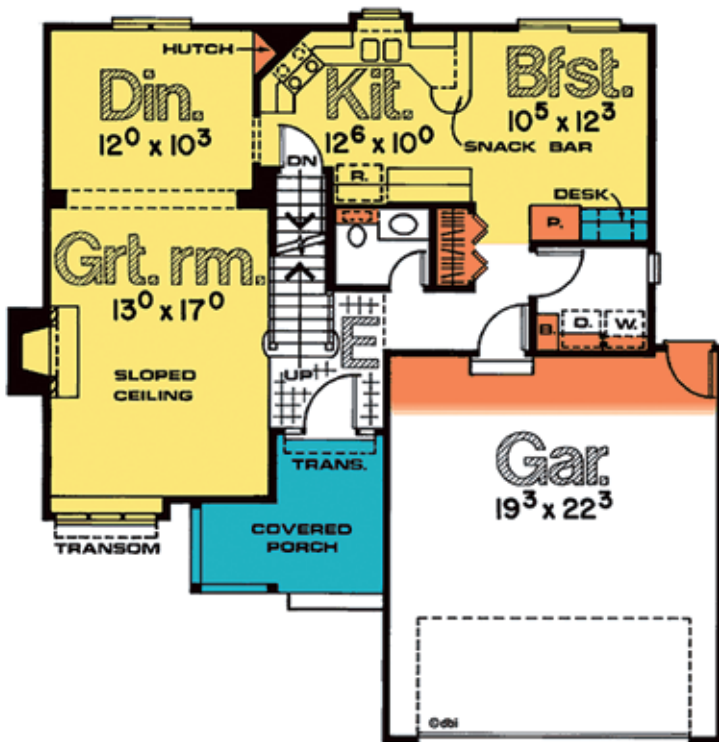

DELAGRANCE H O M E S

Herb and Larry Delagrance - owners
(founded 1961)

(260) 740-2137

www.delagrance-homes.com

THE 'ARBOR'

Main Level: 845 SF

Upper Level: 760 SF

Total Finished: 1605 SF

Garage: 454 SF

© Design Basics

First Floor

Second Floor

* - The picture of the home above is an artist's rendering and is not intended to be a photographic depiction of the home
This plan is copyrighted by Design Basics and may not be reproduced without written permission.