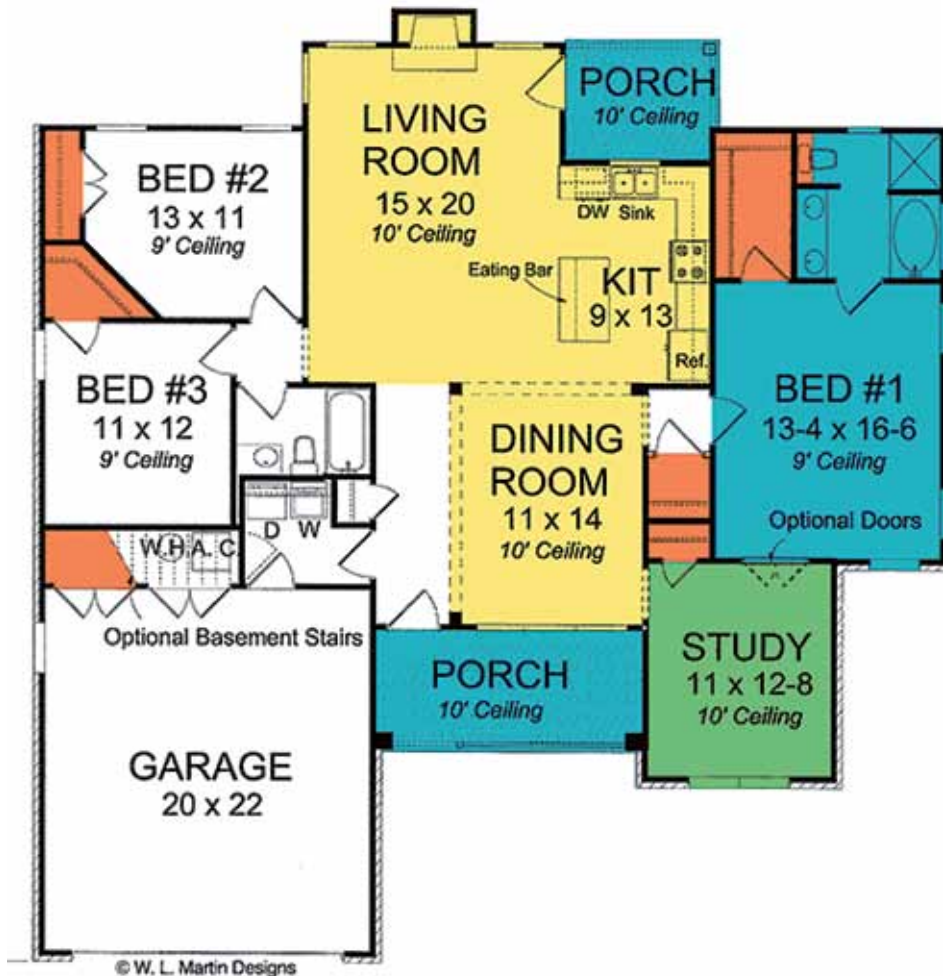

## THE 'ASBERRY'

Main Level: 1667 SF

Total Finished: 1667 SF

Garage: 482 SF

© Design Basics

First Floor

\* - The picture of the home above is an artist's rendering and is not intended to be a photographic depiction of the home  
This plan is copyrighted by Design Basics and may not be reproduced without written permission.