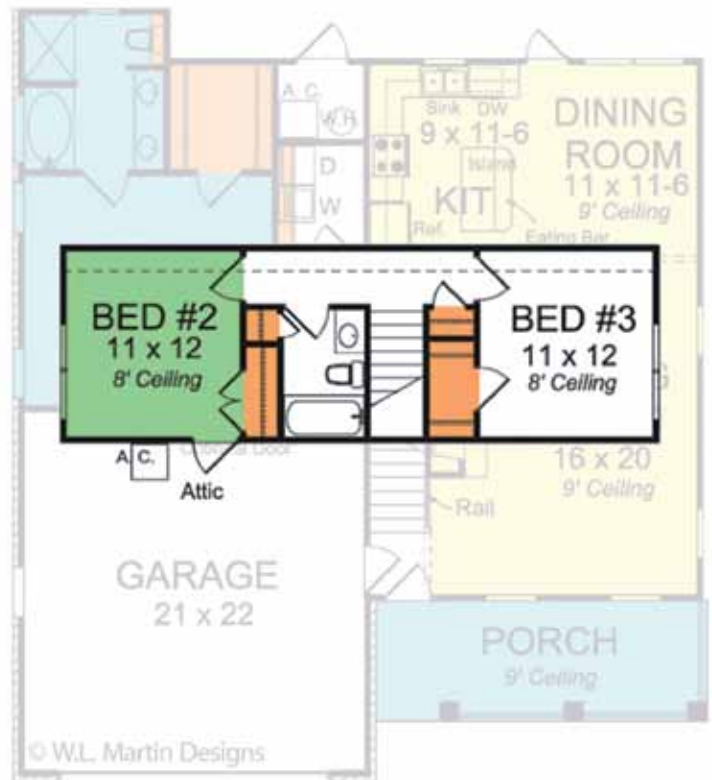

*Herb and Larry Delagrance - owners
(founded 1961)*
(260) 740-2137
www.delagrance-homes.com

THE 'AVILLA'

Main Level: 1090 SF
Upper Level: 459 SF
Total Finished: 1549 SF
Garage: 491 SF

© Design Basics

First Floor

Second Floor

* - The picture of the home above is an artist's rendering and is not intended to be a photographic depiction of the home
This plan is copyrighted by Design Basics and may not be reproduced without written permission.