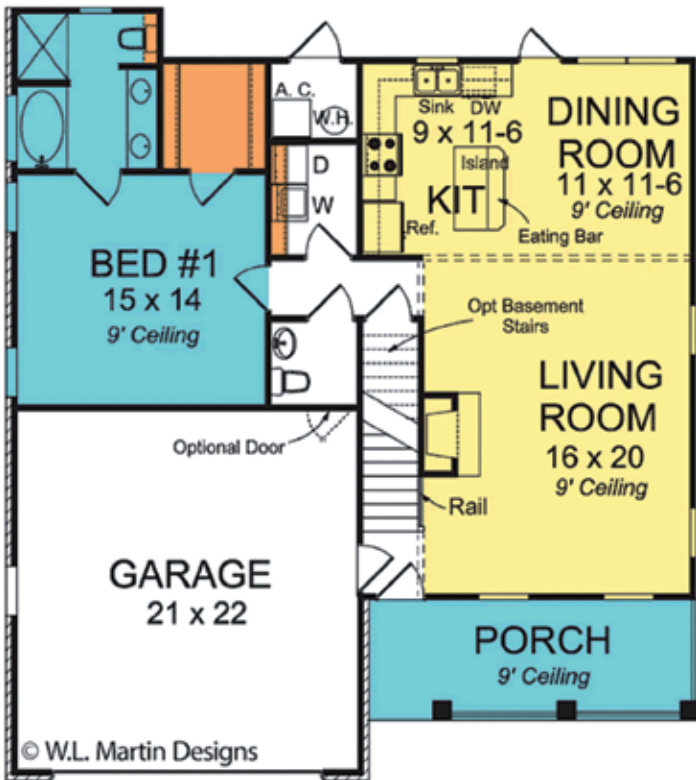

*Herb and Larry Delagrance - owners
(founded 1961)*
(260) 740-2137
www.delagrance-homes.com

THE 'AVILLA'

Main Level: 1090 SF
Upper Level: 459 SF
Total Finished: 1549 SF
Garage: 491 SF

© Design Basics

First Floor

Second Floor

* - The picture of the home above is an artist's rendering and is not intended to be a photographic depiction of the home
This plan is copyrighted by Design Basics and may not be reproduced without written permission.