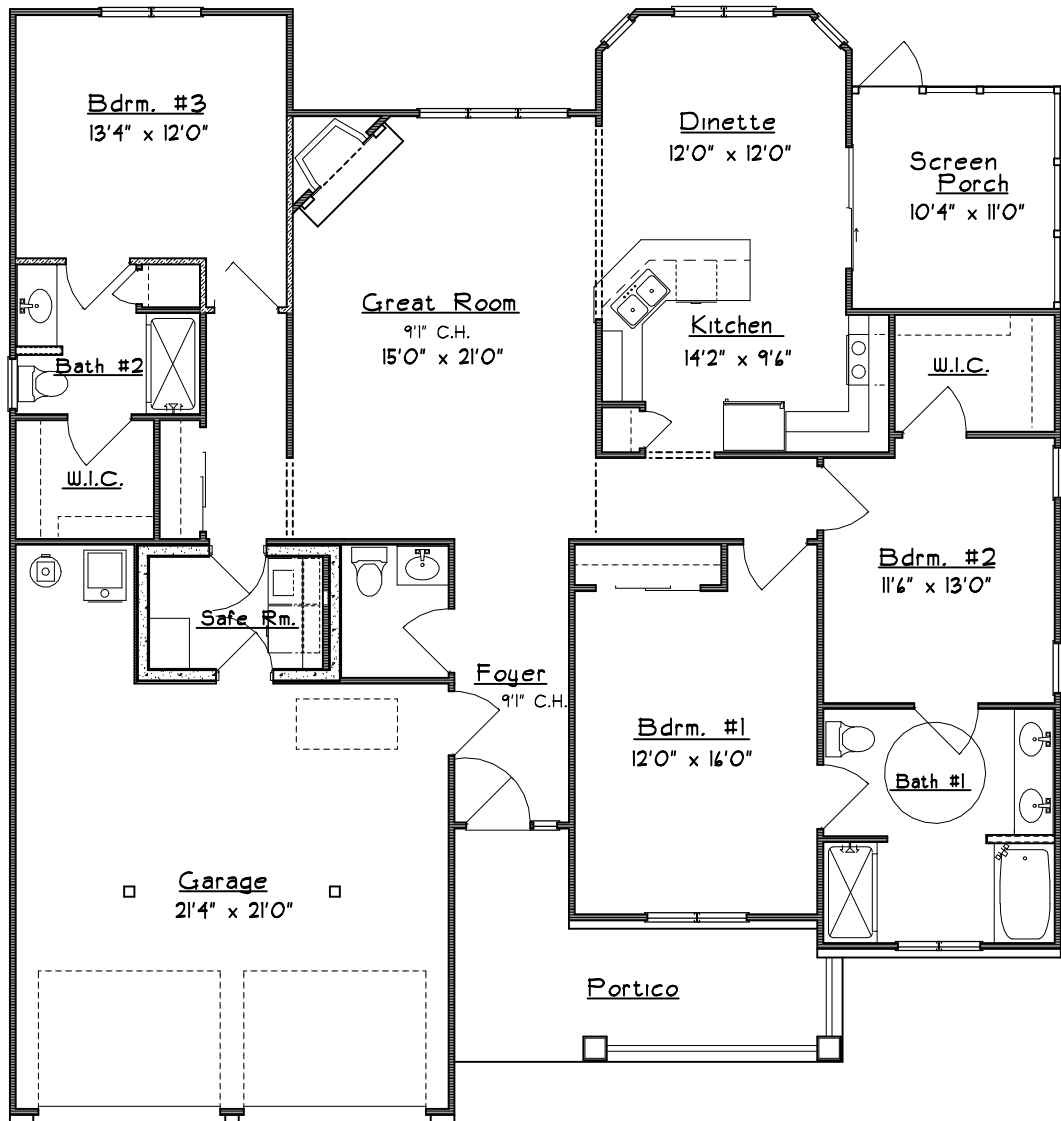

# THE BOWER

## SQUARE FOOTAGE

FIRST FLOOR 1805

GARAGE 509

OVERALL WIDTH = 52'-0"

OVERALL DEPTH = 54'-9"

THIS PLAN IS THE SOLE OWNERSHIP OF DELAGRANCE HOMES, INC. AND CANNOT BE COPIED OR REPRODUCED WITHOUT THE PRIOR WRITTEN APPROVAL OF DELAGRANCE HOMES, INC. COPYRIGHT © 2012