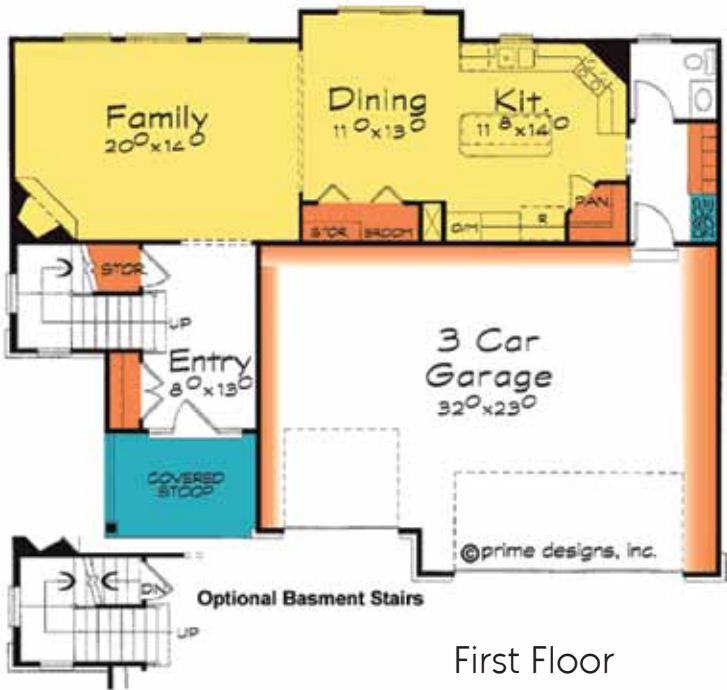

DELAGRANGE
H O M E S

*Herb and Larry Delagrang-owners
(founded 1961)*

(260) 740-2137

www.delagrang-homes.com

THE 'BURGESS'

Main Level: 954 SF

Upper Level: 1241 SF

Total Finished: 2195 SF

Garage: 724 SF

© Design Basics

First Floor

Second Floor

* - The picture of the home above is an artist's rendering and is not intended to be a photographic depiction of the home
This plan is copyrighted by Design Basics and may not be reproduced without written permission.