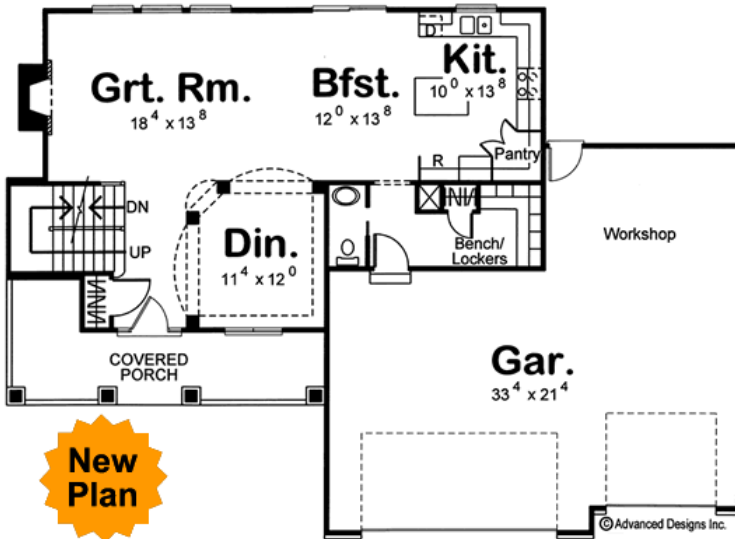

Design 29439

1000' Main Level, 1177' Upper Level
2177' Total Finished Square Feet

2 Story with 4 bedroom(s)
Footprint: 60' 0" wide by 43' 0" deep
Design Type: Farm House

PDF Price \$765 || 1 Set Price \$840
4 Set Price \$915 || 8 Set Price \$990

DESIGN
BASICS, LLC
...WHERE GREAT DESIGN MATTERS
www.designbasics.com

\$200 OFF
PLAN ALTERATIONS
WITH ANY PLAN PURCHASE!
now through November 30, 2010

Order Toll free at
1.800.947.7526