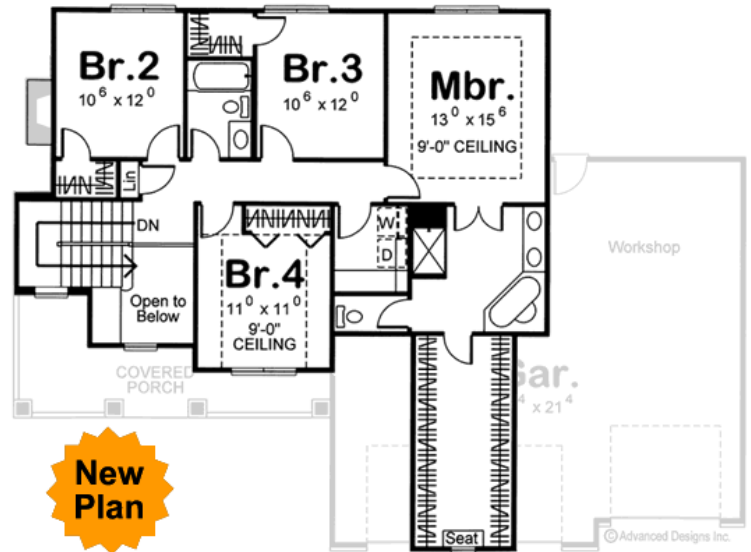

Design 29439

1000' Main Level, 1177' Upper Level
2177' Total Finished Square Feet

2 Story with 4 bedroom(s)
Footprint: 60' 0" wide by 43' 0" deep
Design Type: Farm House

PDF Price \$765 || 1 Set Price \$840
4 Set Price \$915 || 8 Set Price \$990

DESIGN
BASICS, LLC
...WHERE GREAT DESIGN MATTERS
www.designbasics.com

\$200 OFF
PLAN ALTERATIONS
WITH ANY PLAN PURCHASE!
now through November 30, 2010

Order Toll free at
1.800.947.7526