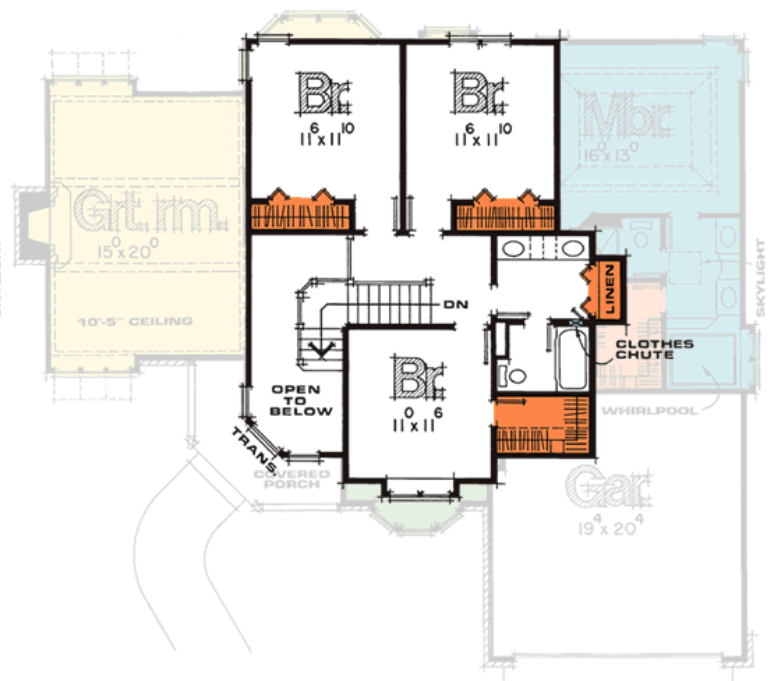

Design 1554

1551' Main Level, 725' Upper Level
2276' Total Finished Square Feet

1 1/2 Story with 4 bedroom(s)
Footprint: 54' 0" wide by 50' 0" deep
Design Type: Traditional

PDF Price \$775 || 1 Set Price \$850
4 Set Price \$925 || 8 Set Price \$1000

DESIGN
BASICS, LLC.
...WHERE GREAT DESIGN MATTERS

www.designbasics.com

\$200 OFF
PLAN ALTERATIONS
WITH ANY PLAN PURCHASE!
now through November 30, 2010

Order Toll free at
1.800.947.7526