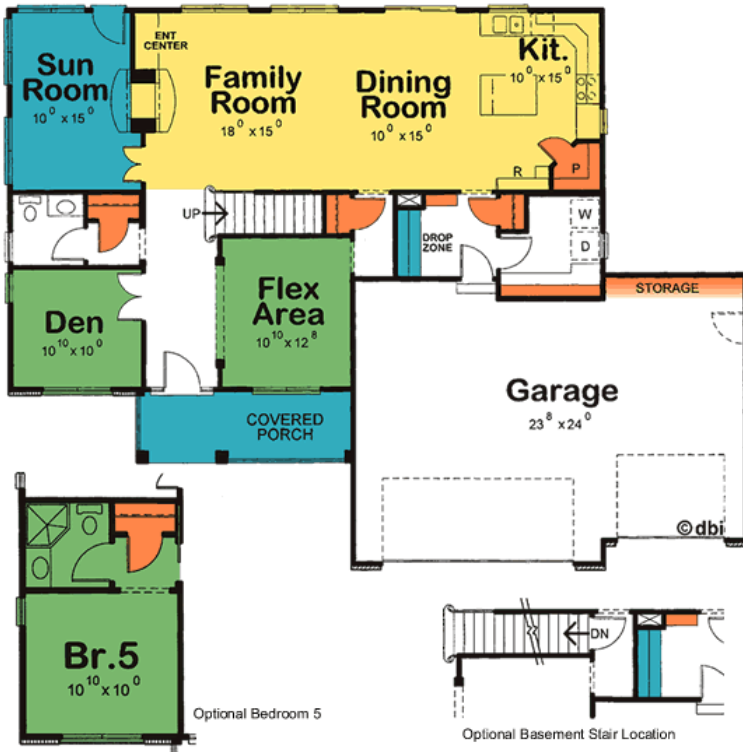

Design 43001

1436' Main Level, 1300' Upper Level
2736' Total Finished Square Feet

2 Story with 4 bedroom(s)
Footprint: 62' 0" wide by 47' 0" deep
Design Type: Traditional

PDF Price \$855 || 1 Set Price \$855
4 Set Price \$930 || 8 Set Price \$1050

**4 Set and 1 Set
Pricing Reduced
\$45.00 for 2011!**

Order Toll free at
1.800.947.7526