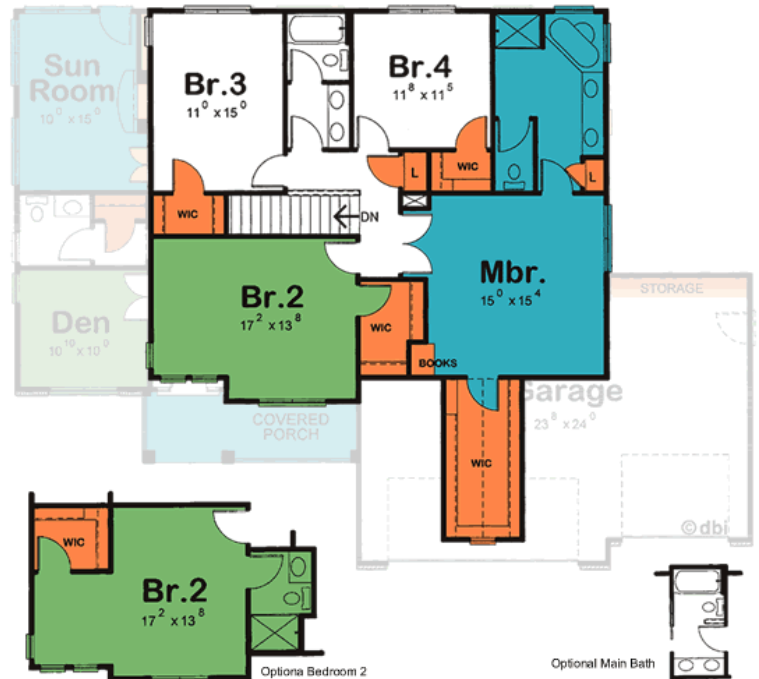

Design 43001

1436' Main Level, 1300' Upper Level
2736' Total Finished Square Feet

2 Story with 4 bedroom(s)
Footprint: 62' 0" wide by 47' 0" deep
Design Type: Traditional

PDF Price \$855 || 1 Set Price \$855
4 Set Price \$930 || 8 Set Price \$1050