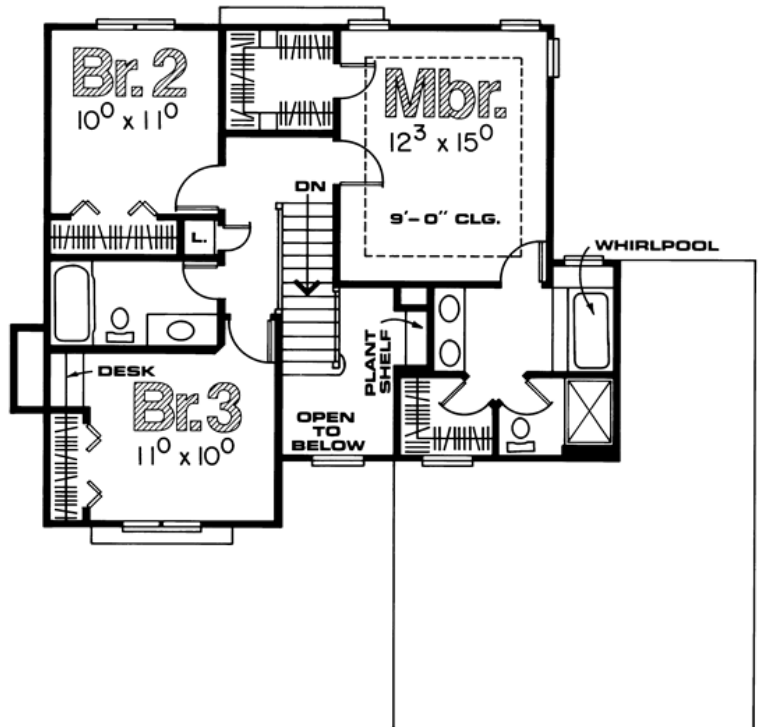

## Design 3098

831' Main Level, 790' Upper Level  
1621' Total Finished Square Feet

2 Story with 3 bedroom(s)  
Footprint: 42' 0" wide by 43' 0" deep  
Design Type: Traditional

-----  
PDF Price \$715 || 1 Set Price \$790  
4 Set Price \$865 || 8 Set Price \$940

**DESIGN**  
**BASICS** LLC  
...WHERE GREAT DESIGN MATTERS

www.designbasics.com

**\$200 OFF**  
**PLAN ALTERATIONS**  
**WITH ANY PLAN PURCHASE!**  
now through November 30, 2010

Order Toll free at  
**1.800.947.7526**