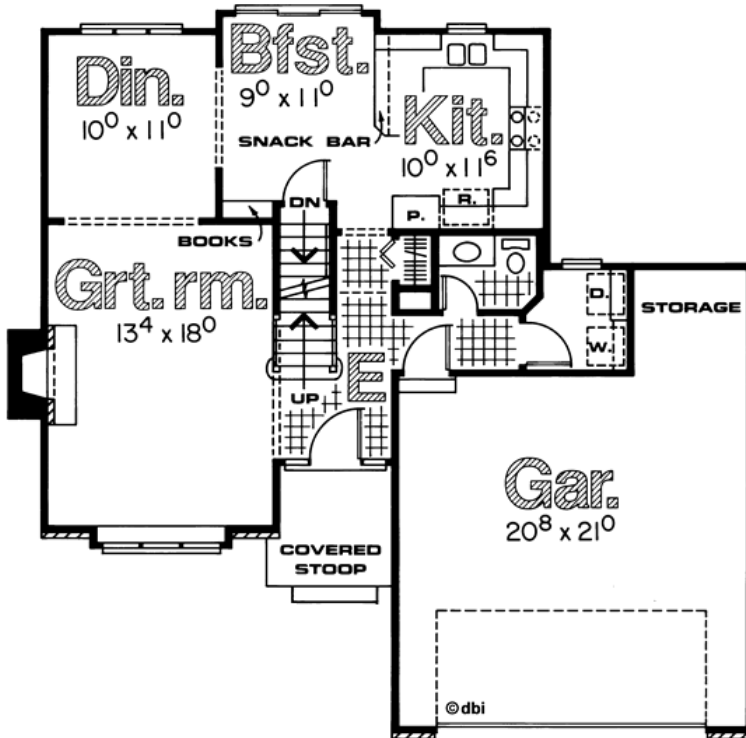

## Design 3098

831' Main Level, 790' Upper Level  
1621' Total Finished Square Feet

2 Story with 3 bedroom(s)  
Footprint: 42' 0" wide by 43' 0" deep  
Design Type: Traditional

-----  
PDF Price \$715 || 1 Set Price \$790  
4 Set Price \$865 || 8 Set Price \$940

**DESIGN**  
**BASICS** LLC  
...WHERE GREAT DESIGN MATTERS

www.designbasics.com

**\$200 OFF**  
**PLAN ALTERATIONS**  
**WITH ANY PLAN PURCHASE!**  
now through November 30, 2010

Order Toll free at  
**1.800.947.7526**