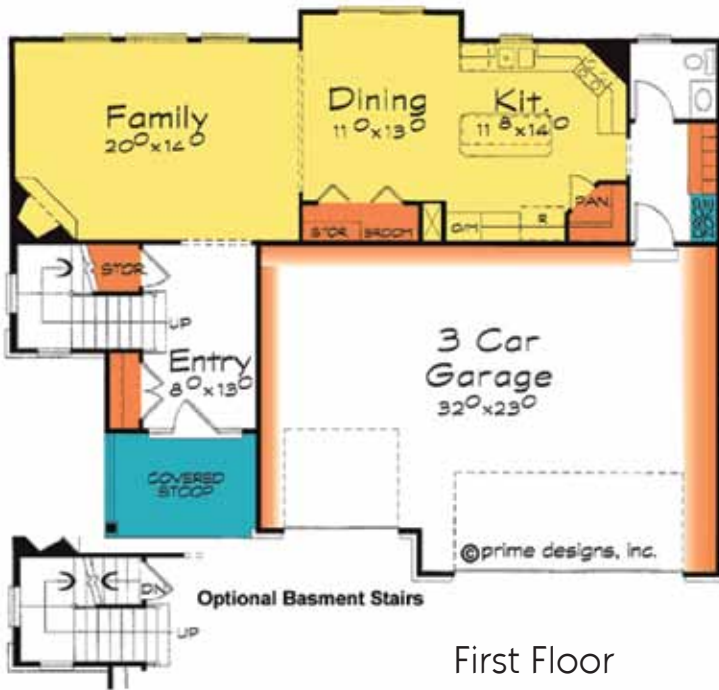

DELAGRANGE
H O M E S

*Herb and Larry Delagrang-owners
(founded 1961)*

(260) 740-2137

www.delagrang-homes.com

THE 'EDWARDS'

Main Level: 954 SF
Upper Level: 1241 SF
Total Finished: 2195 SF
Garage: 724 SF

© Design Basics

First Floor

Second Floor

* - The picture of the home above is an artist's rendering and is not intended to be a photographic depiction of the home
This plan is copyrighted by Design Basics and may not be reproduced without written permission.