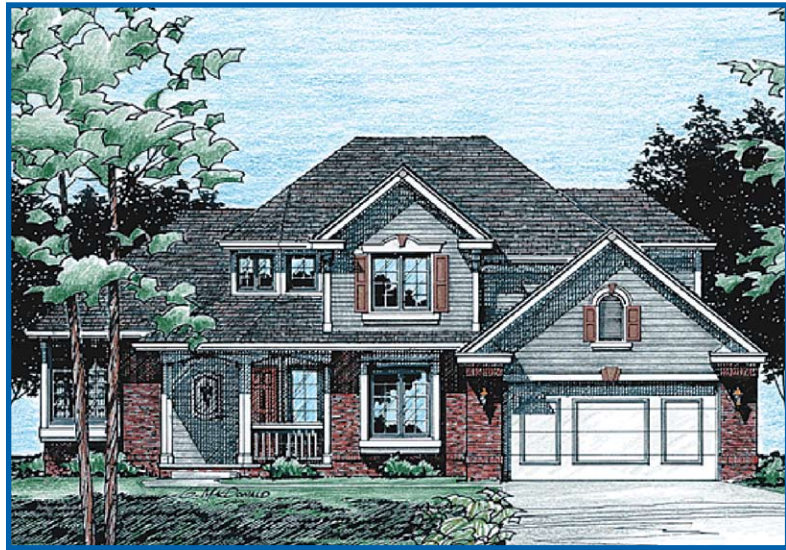

## \* THE 'ELDORADO'

Main Level: 1413 SF

Upper Level: 563 SF

Total Finished: 1976 SF

Garage: 455 SF

© Design Basics

First Floor

Second Floor

\* - The picture of the home above is an artist's rendering and is not intended to be a photographic depiction of the home  
 This plan is copyrighted by Design Basics and may not be reproduced without written permission.