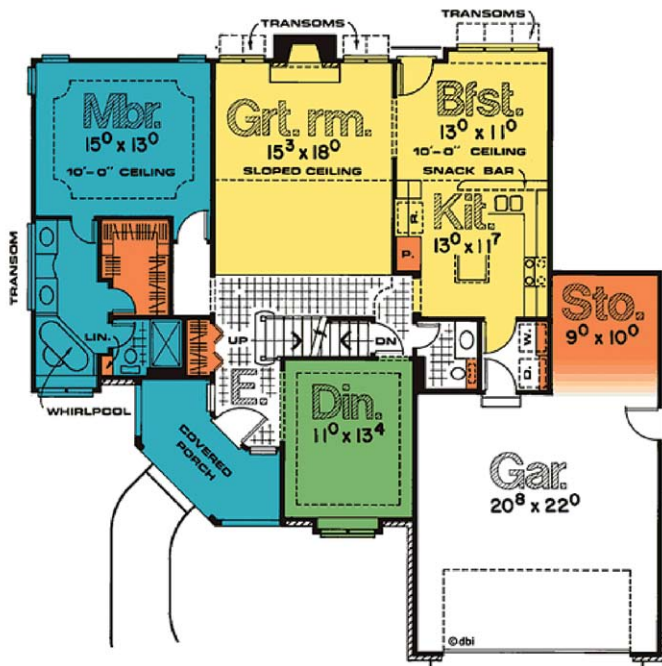

## \* THE 'ELDORADO'

Main Level: 1413 SF

Upper Level: 563 SF

Total Finished: 1976 SF

Garage: 455 SF

© Design Basics

First Floor

Second Floor

\* - The picture of the home above is an artist's rendering and is not intended to be a photographic depiction of the home  
 This plan is copyrighted by Design Basics and may not be reproduced without written permission.