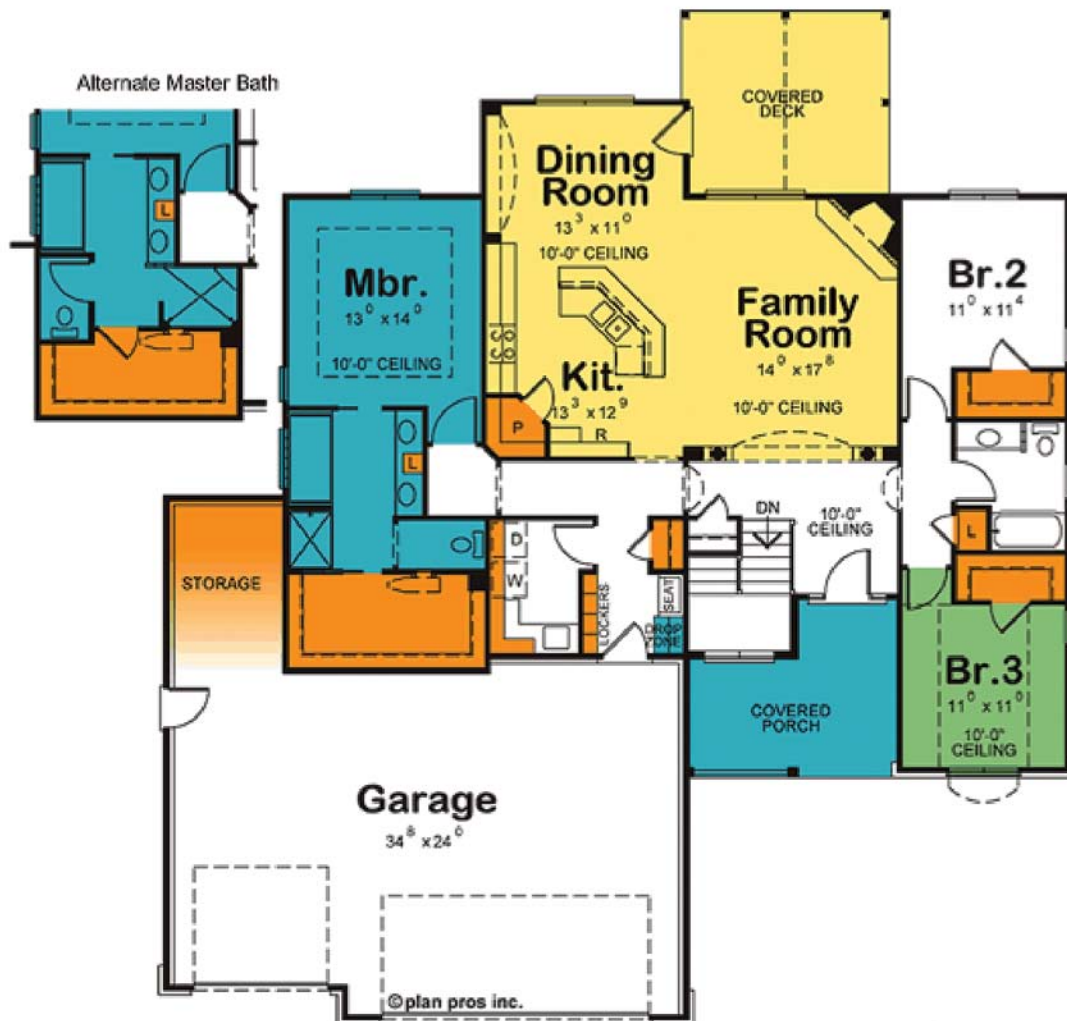

Experience is Everything®

(260) 740-2137

www.delagrance-homes.com

* THE 'ELWAY'

Main: 1826 SF

Garage: 910 SF

© Design Basics

* - The picture of the home above is an artist's rendering and is not intended to be a photographic depiction of the home
This plan is copyrighted by Design Basics and may not be reproduced without written permission.