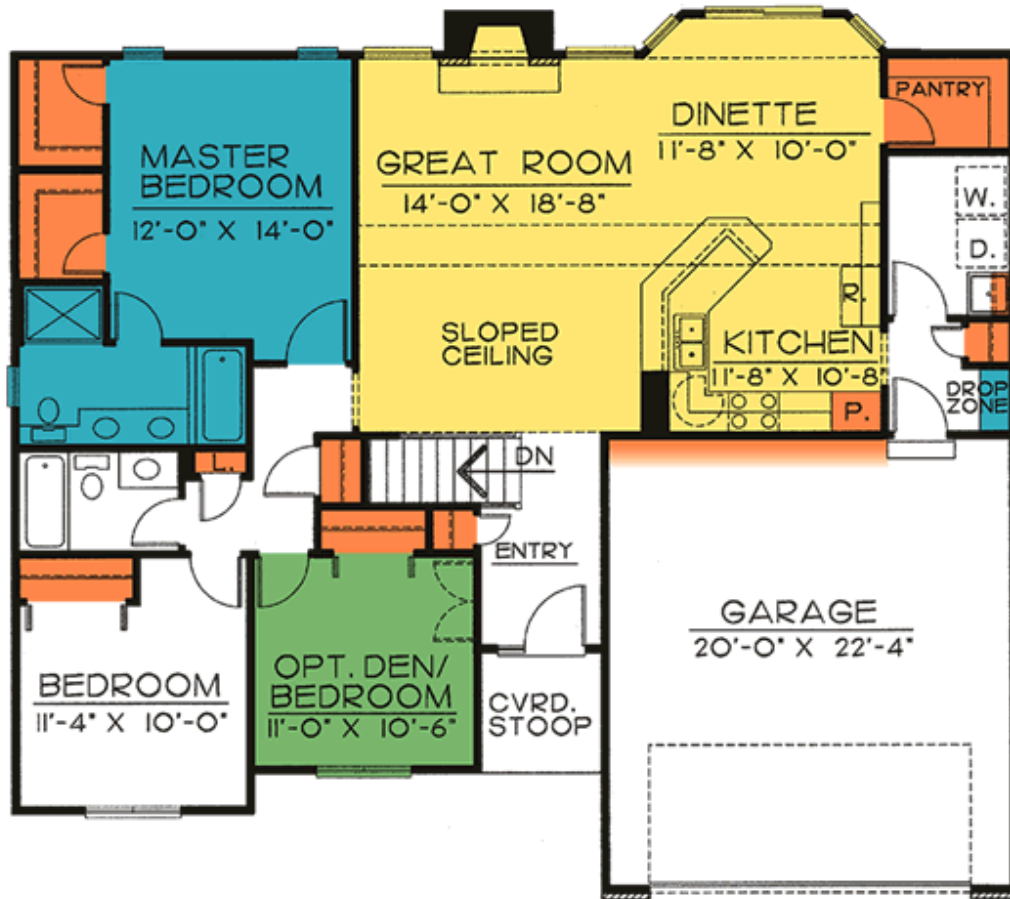

Design 29212

1466' Total Finished Square Feet

1 Story with 3 bedroom(s)
Footprint: 50' 0" wide by 42' 4" deep
Design Type: Traditional

PDF Price \$695 || 1 Set Price \$770
4 Set Price \$845 || 8 Set Price \$920