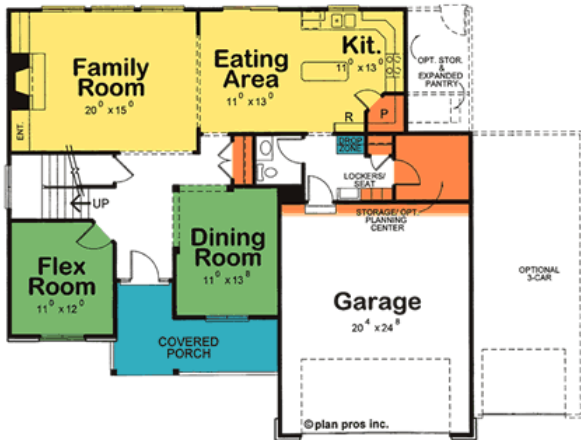

Design 29314

1318' Main Level, 1205' Upper Level
2523' Total Finished Square Feet

2 Story with 4 bedroom(s)
Footprint: 50' 0" wide by 46' 0" deep
Design Type: Traditional

PDF Price \$805 || 1 Set Price \$880
4 Set Price \$955 || 8 Set Price \$1030

DESIGN
BASICS LLC
...WHERE GREAT DESIGN MATTERS
www.designbasics.com

\$200 OFF
PLAN ALTERATIONS
WITH ANY PLAN PURCHASE!
now through November 30, 2010

Order Toll free at
1.800.947.7526