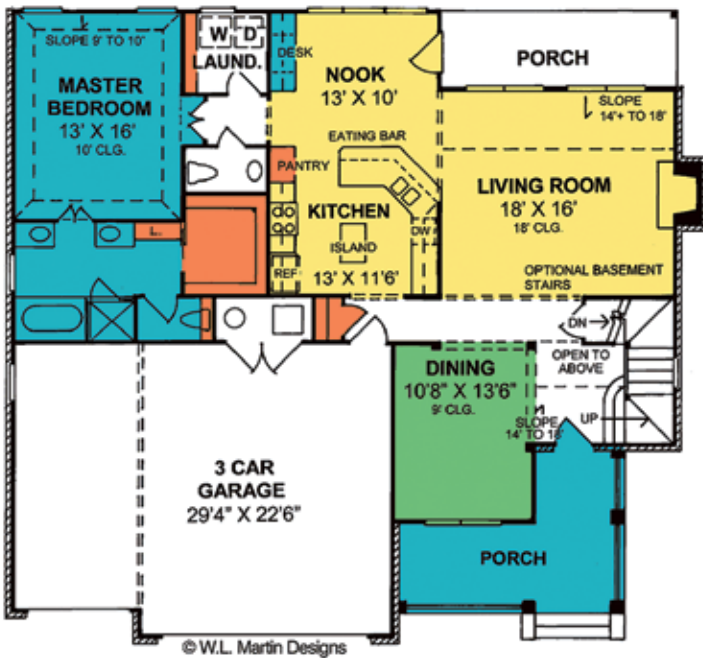

## THE 'FILLMORE'

Main Level: 1455 SF  
Upper Level: 786 SF  
Total Finished: 2241 SF  
Garage: 670 SF

© Design Basics

First Floor

Second Floor

\* - The picture of the home above is an artist's rendering and is not intended to be a photographic depiction of the home  
This plan is copyrighted by Design Basics and may not be reproduced without written permission.