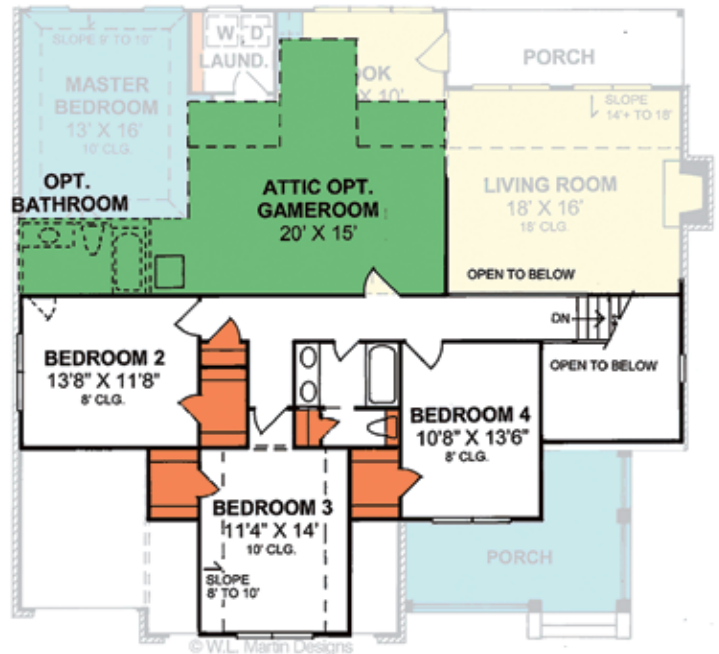

## THE 'FILLMORE'

Main Level: 1455 SF  
Upper Level: 786 SF  
Total Finished: 2241 SF  
Garage: 670 SF

© Design Basics

First Floor

Second Floor

\* - The picture of the home above is an artist's rendering and is not intended to be a photographic depiction of the home  
This plan is copyrighted by Design Basics and may not be reproduced without written permission.