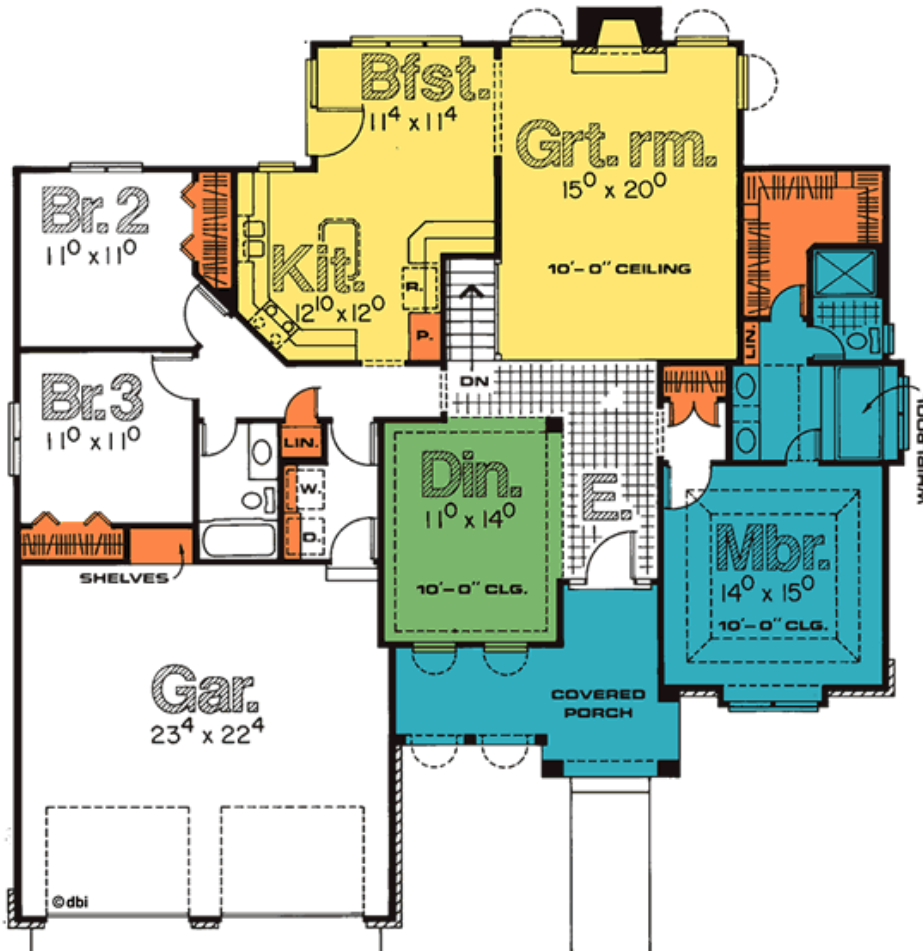

## Design 3006

1806' Total Finished Square Feet

1 Story with 3 bedroom(s)  
Footprint: 55' 4" wide by 56' 0" deep  
Design Type: Traditional

-----  
PDF Price \$735 || 1 Set Price \$810  
4 Set Price \$885 || 8 Set Price \$960

**\$150 OFF**  
ANY PLAN PURCHASE  
by 10-31-2010

Order Toll free at  
**1.800.947.7526**

**DESIGN**  
**BASICS** LLC  
...WHERE GREAT DESIGN MATTERS

[www.designbasics.com](http://www.designbasics.com)