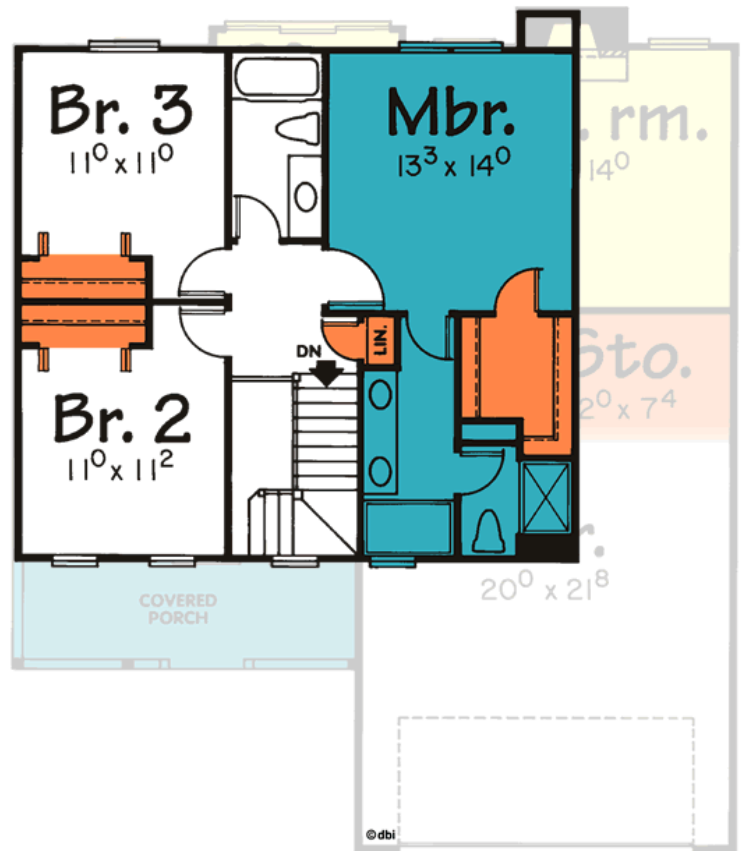

Design 8139

866' Main Level, 788' Upper Level
1654' Total Finished Square Feet

2 Story with 3 bedroom(s)
Footprint: 39' 4" wide by 45' 0" deep
Design Type: Country

PDF Price \$715 || 1 Set Price \$790
4 Set Price \$865 || 8 Set Price \$940