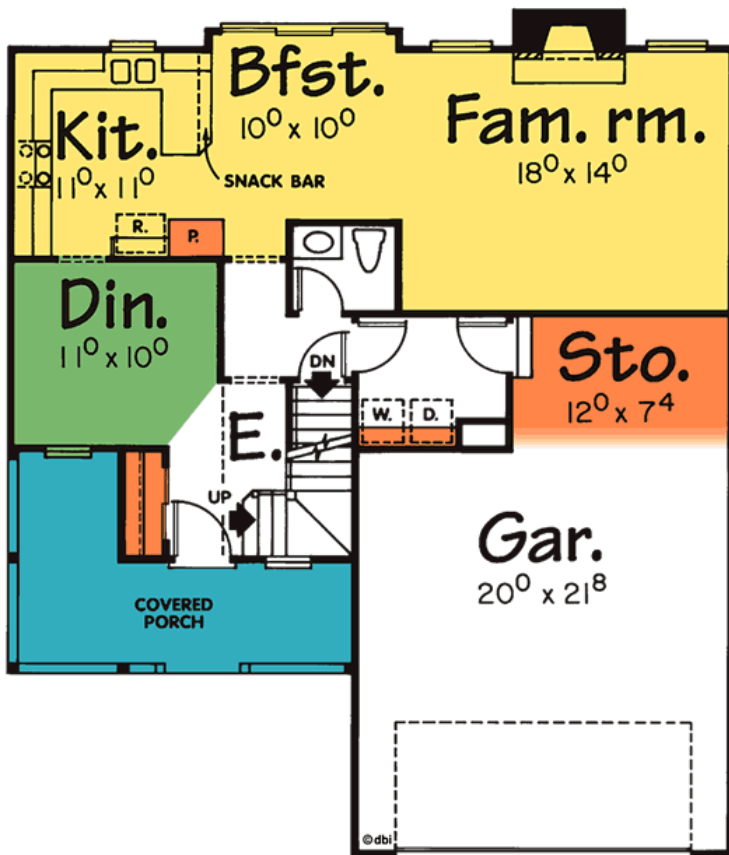

Design 8139

866' Main Level, 788' Upper Level
1654' Total Finished Square Feet

2 Story with 3 bedroom(s)
Footprint: 39' 4" wide by 45' 0" deep
Design Type: Country

PDF Price \$715 || 1 Set Price \$790
4 Set Price \$865 || 8 Set Price \$940

\$150 OFF
ANY PLAN PURCHASE
by 10-31-2010

Order Toll free at
1.800.947.7526