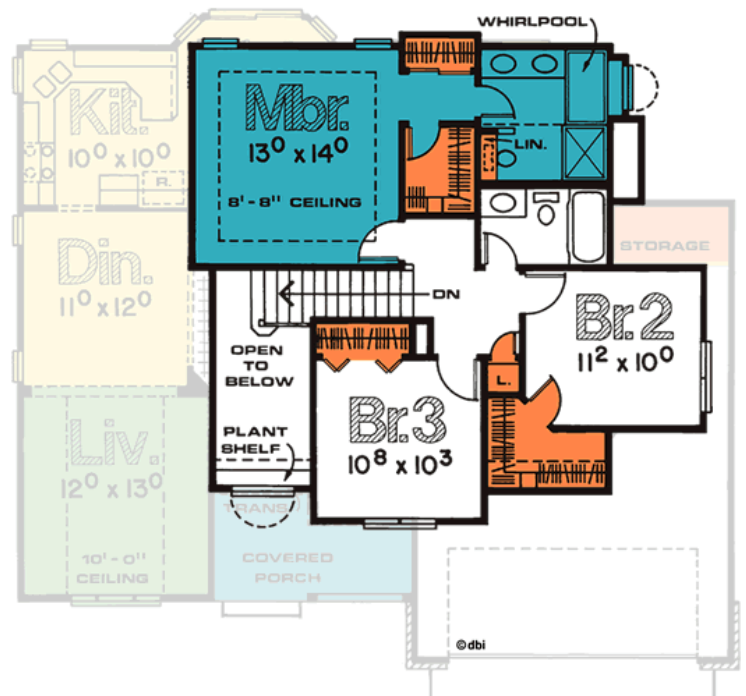

Design 2308

1032' Main Level, 743' Upper Level
1775' Total Finished Square Feet

2 Story with 3 bedroom(s)
Footprint: 46' 0" wide by 42' 0" deep
Design Type: Traditional

PDF Price \$725 || 1 Set Price \$800
4 Set Price \$875 || 8 Set Price \$950

DESIGN
BASICS LLC
...WHERE GREAT DESIGN MATTERS

www.designbasics.com

\$150 OFF
ANY PLAN PURCHASE
by 10-31-2010

Order Toll free at
1.800.947.7526