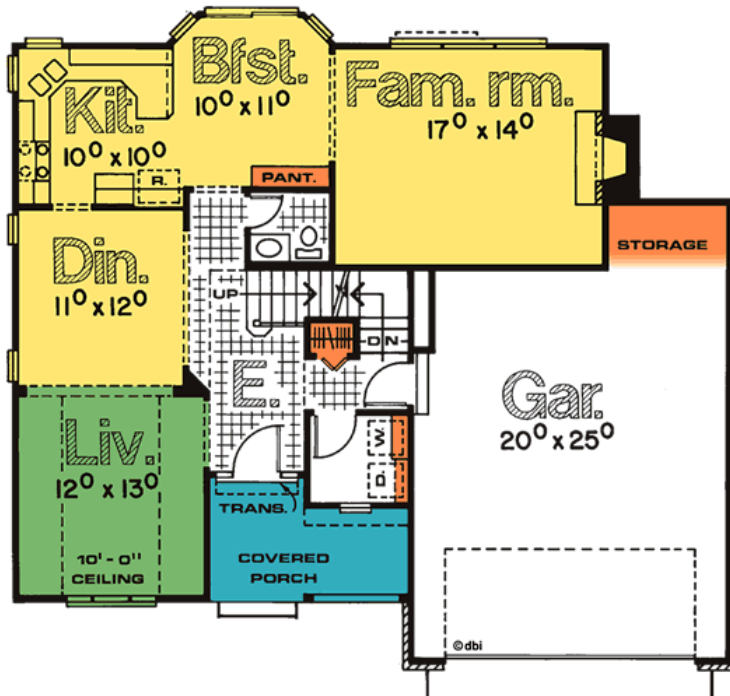

Design 2308

1032' Main Level, 743' Upper Level
1775' Total Finished Square Feet

2 Story with 3 bedroom(s)
Footprint: 46' 0" wide by 42' 0" deep
Design Type: Traditional

PDF Price \$725 || 1 Set Price \$800
4 Set Price \$875 || 8 Set Price \$950

DESIGN
BASICS LLC
...WHERE GREAT DESIGN MATTERS

www.designbasics.com

\$150 OFF
ANY PLAN PURCHASE
by 10-31-2010

Order Toll free at
1.800.947.7526