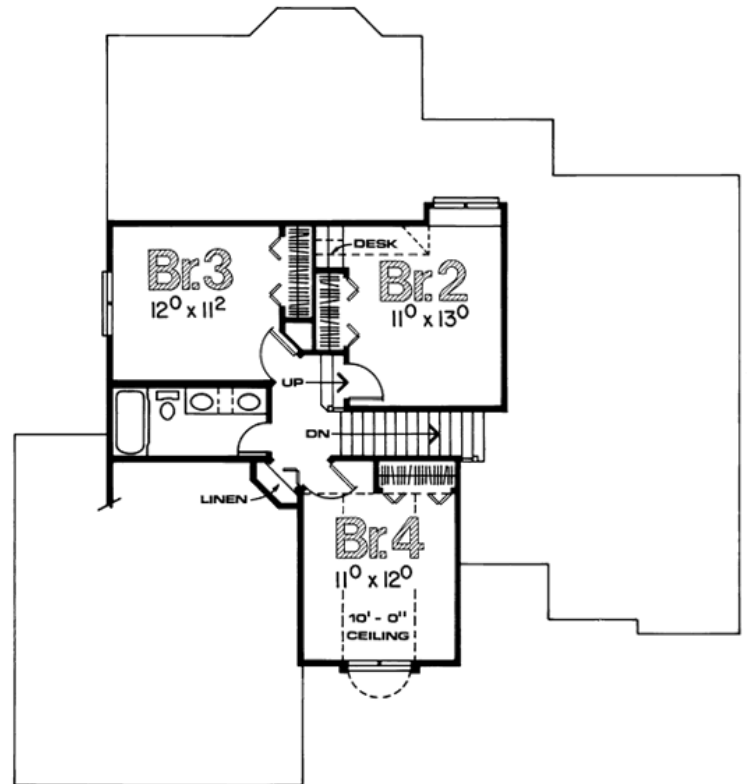

Design 2176

1595' Main Level, 641' Upper Level
2236' Total Finished Square Feet

1 1/2 Story with 4 bedroom(s)
Footprint: 52' 0" wide by 56' 0" deep
Design Type: Traditional

PDF Price \$775 || 1 Set Price \$850
4 Set Price \$925 || 8 Set Price \$1000