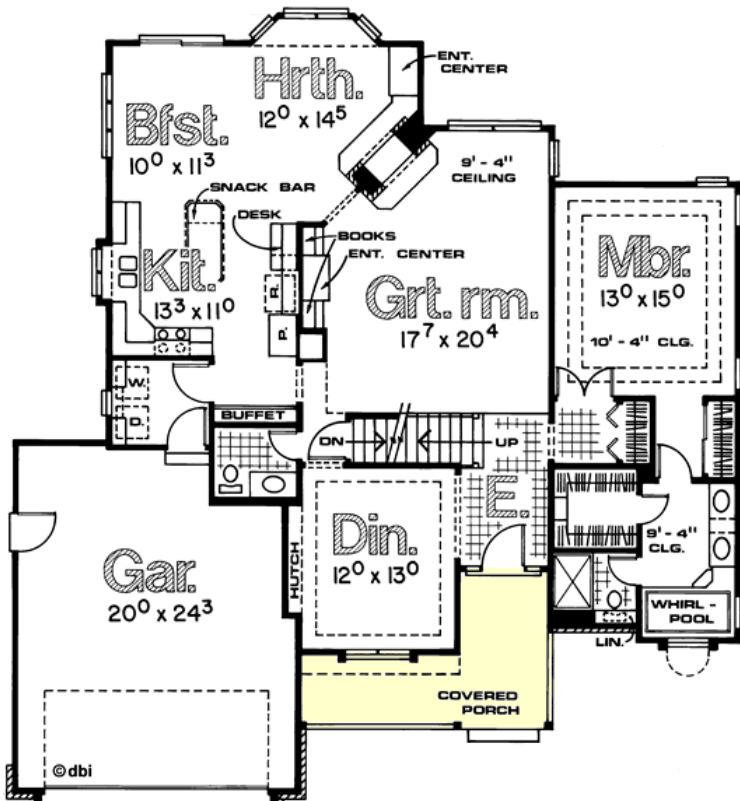

Design 2176

1595' Main Level, 641' Upper Level
2236' Total Finished Square Feet

1 1/2 Story with 4 bedroom(s)
Footprint: 52' 0" wide by 56' 0" deep
Design Type: Traditional

PDF Price \$775 || 1 Set Price \$850
4 Set Price \$925 || 8 Set Price \$1000

DESIGN
BASICS LLC
...WHERE GREAT DESIGN MATTERS
www.designbasics.com

\$200 OFF
PLAN ALTERATIONS
WITH ANY PLAN PURCHASE!
now through November 30, 2010

Order Toll free at
1.800.947.7526