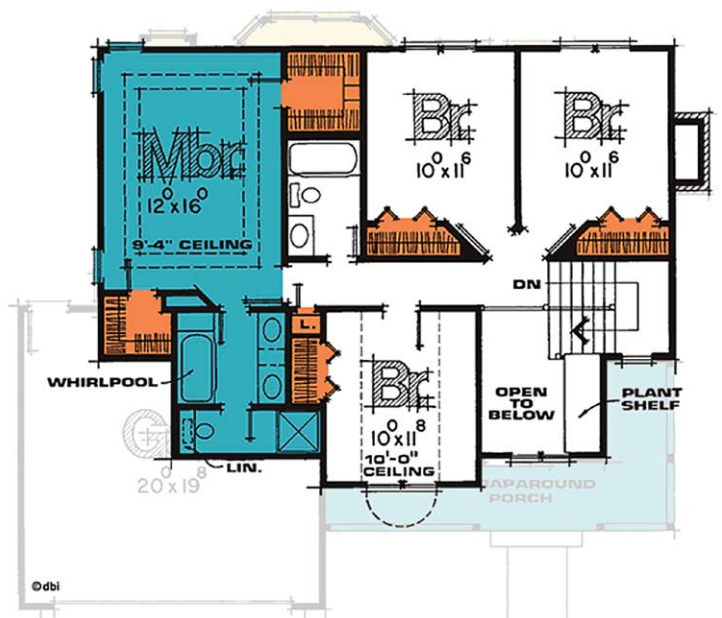

Experience is Everything®

(260) 740-2137

www.delagrangé-homes.com

*** THE
'LANCASTER'**

Main Level: 919 SF

Upper Level: 927 SF

Total Finished: 1846 SF

Garage: 414 SF

© Design Basics

First Floor

Second Floor

* - The picture of the home above is an artist's rendering and is not intended to be a photographic depiction of the home
This plan is copyrighted by Design Basics and may not be reproduced without written permission.