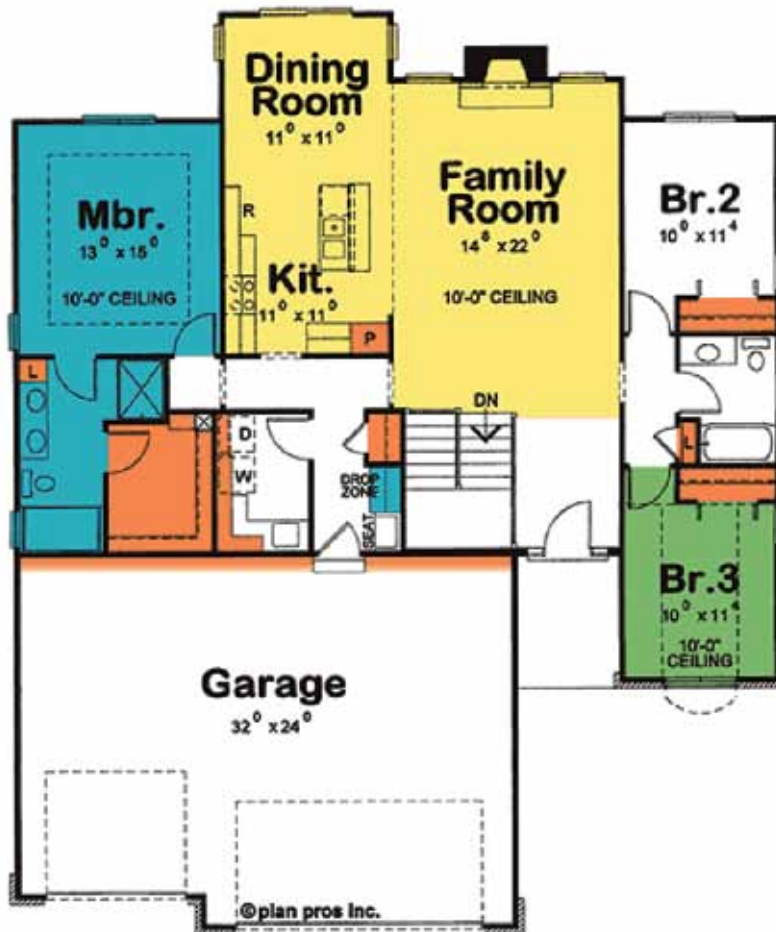

DELAGRANCE
H O M E S

Herb and Larry Delagrance - owners
(founded 1961)

(260) 740-2137

www.delagrance-homes.com

THE 'LEFTWICH'

Main Level: 1642 SF
Total Finished: 1642 SF
Garage: 771 SF

© Design Basics

First Floor

* - The picture of the home above is an artist's rendering and is not intended to be a photographic depiction of the home
This plan is copyrighted by Design Basics and may not be reproduced without written permission.