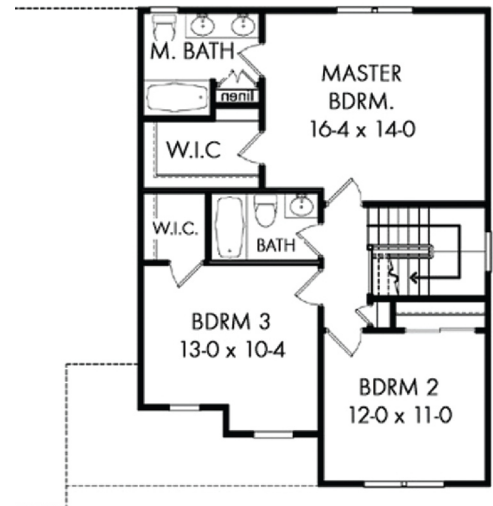

DELAGRANGE
H O M E S

Herb and Larry Delagrane - owners
(founded 1961)

(260) 740-2137

www.delagrane-homes.com

THE 'LONDONDERRY'

Main Level: 1137 SF
Upper Level: 863 SF
Total Finished: 2,000 SF
Garage: Two car 462 SF
Width of home: 52'

© Design Basics

First Floor

Second Floor

* - The picture of the home above is an artist's rendering and is not intended to be a photographic depiction of the home
This plan is copyrighted by Design Basics and may not be reproduced without written permission.