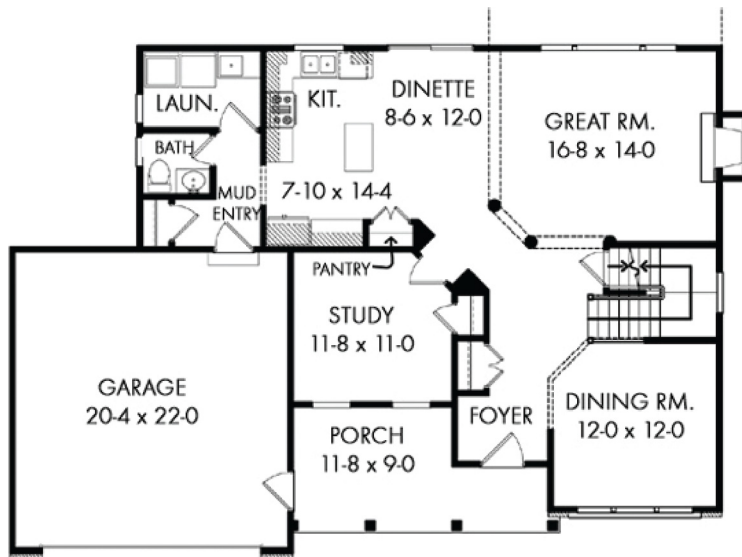

DELAGRANGE
H O M E S

Herb and Larry Delagrane - owners
(founded 1961)

(260) 740-2137

www.delagrane-homes.com

THE 'LONDONDERRY'

Main Level: 1137 SF
Upper Level: 863 SF
Total Finished: 2,000 SF
Garage: Two car 462 SF
Width of home: 52'

© Design Basics

First Floor

Second Floor

* - The picture of the home above is an artist's rendering and is not intended to be a photographic depiction of the home
This plan is copyrighted by Design Basics and may not be reproduced without written permission.