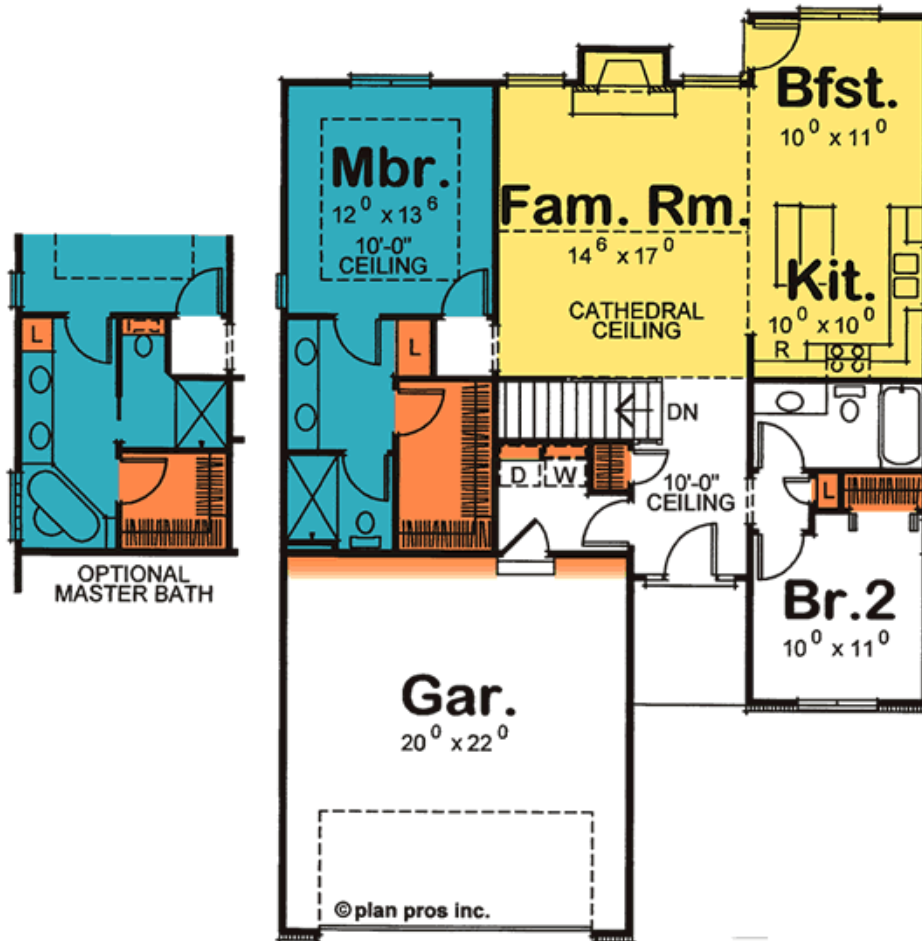

## Design 29087

1209' Total Finished Square Feet

1 Story with 2 bedroom(s)  
Footprint: 38' 0" wide by 54' 4" deep  
Design Type: Traditional

PDF Price \$675 || 1 Set Price \$750  
4 Set Price \$825 || 8 Set Price \$900

**DESIGN**  
**BASICS** LLC  
...WHERE GREAT DESIGN MATTERS

www.designbasics.com

**\$200 OFF**  
**PLAN ALTERATIONS**  
**WITH ANY PLAN PURCHASE!**  
now through November 30, 2010

Order Toll free at  
**1.800.947.7526**