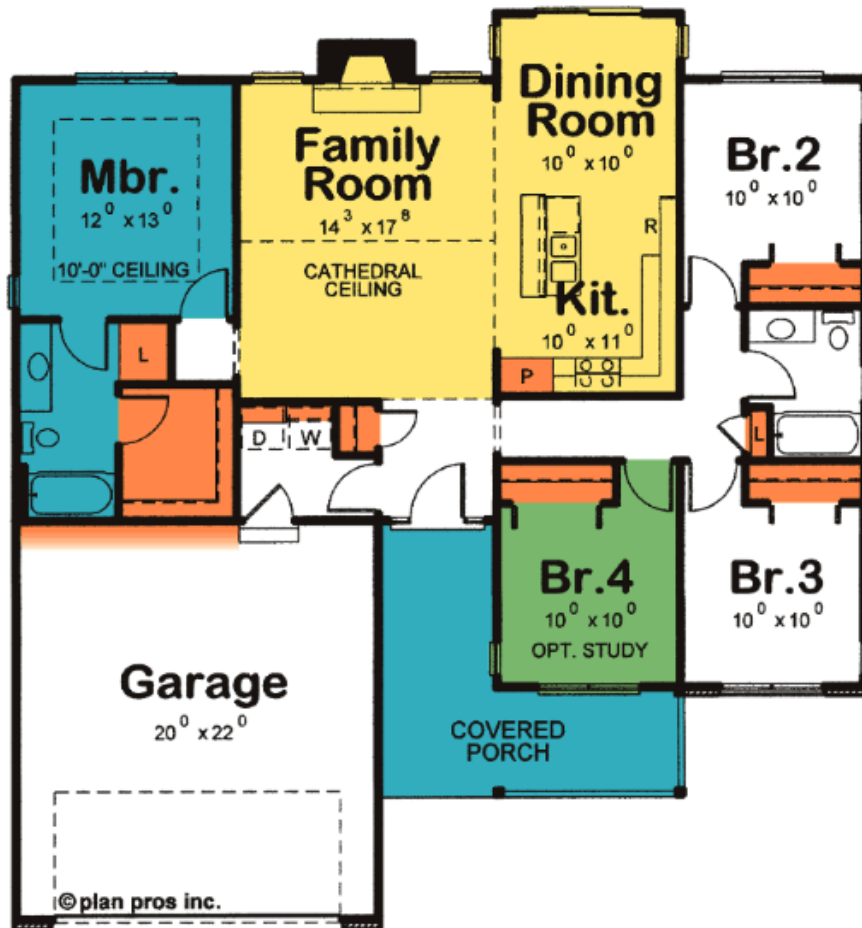

Design 29302

1435' Total Finished Square Feet

1 Story with 4 bedroom(s)
Footprint: 48' 0" wide by 51' 0" deep
Design Type: Traditional

PDF Price \$695 || 1 Set Price \$770
4 Set Price \$845 || 8 Set Price \$920

\$150 OFF
ANY PLAN PURCHASE
by 10-31-2010

Order Toll free at
1.800.947.7526

DESIGN
BASICS LLC
...WHERE GREAT DESIGN MATTERS

www.designbasics.com