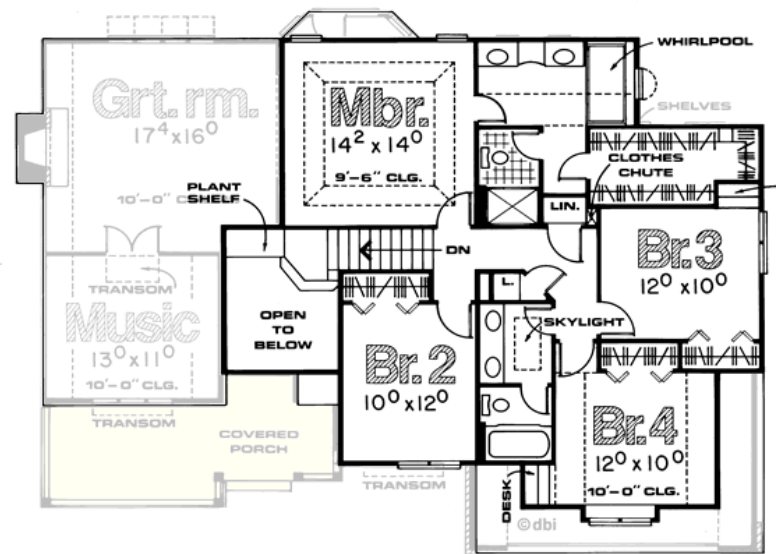

## Design 2965

1205' Main Level, 1047' Upper Level  
2252' Total Finished Square Feet

2 Story with 4 bedroom(s)  
Footprint: 54' 0" wide by 41' 4" deep  
Design Type: Traditional

-----  
PDF Price \$775 || 1 Set Price \$850  
4 Set Price \$925 || 8 Set Price \$1000