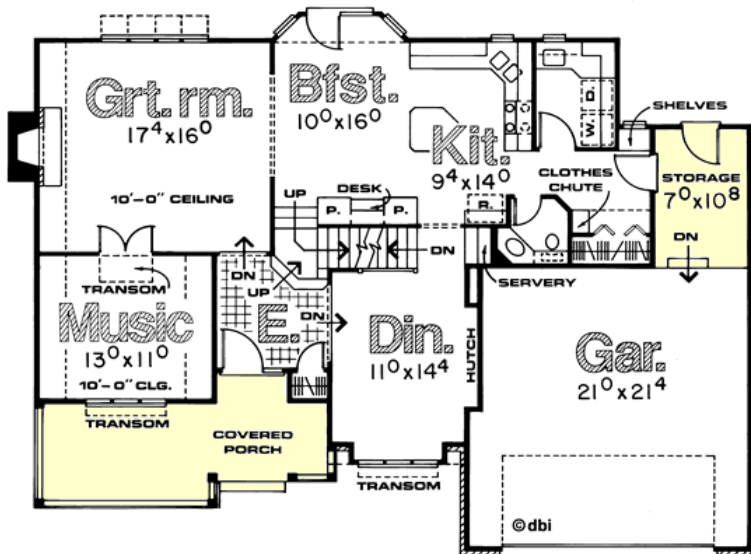

## Design 2965

1205' Main Level, 1047' Upper Level  
2252' Total Finished Square Feet

2 Story with 4 bedroom(s)  
Footprint: 54' 0" wide by 41' 4" deep  
Design Type: Traditional

-----  
PDF Price \$775 || 1 Set Price \$850  
4 Set Price \$925 || 8 Set Price \$1000