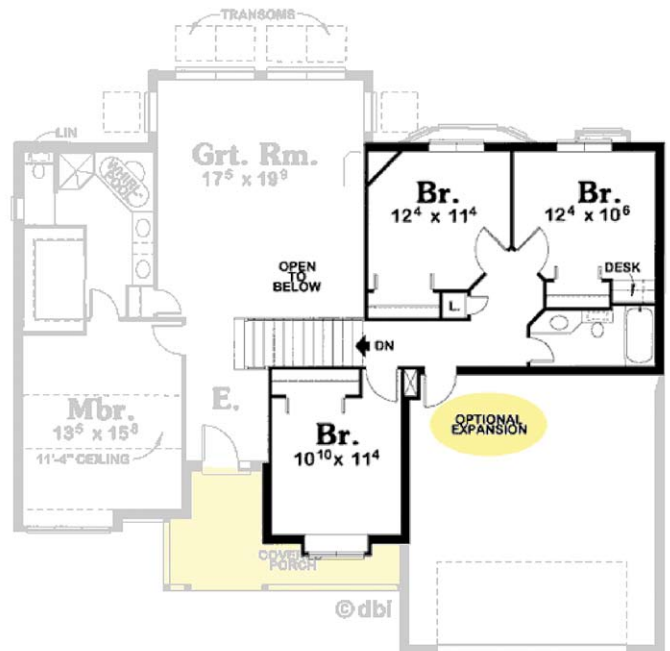

Experience is Everything®

(260) 740-2137

www.delagrangé-homes.com

* THE 'PATERSON REWARD WALL'

Main: 1597 SF

Upper Level: 671 SF

Total Finished: 2268 SF

Garage: 467 SF

© Design Basics

First Floor

Second Floor

* - The picture of the home above is an artist's rendering and is not intended to be a photographic depiction of the home
This plan is copyrighted by Design Basics and may not be reproduced without written permission.