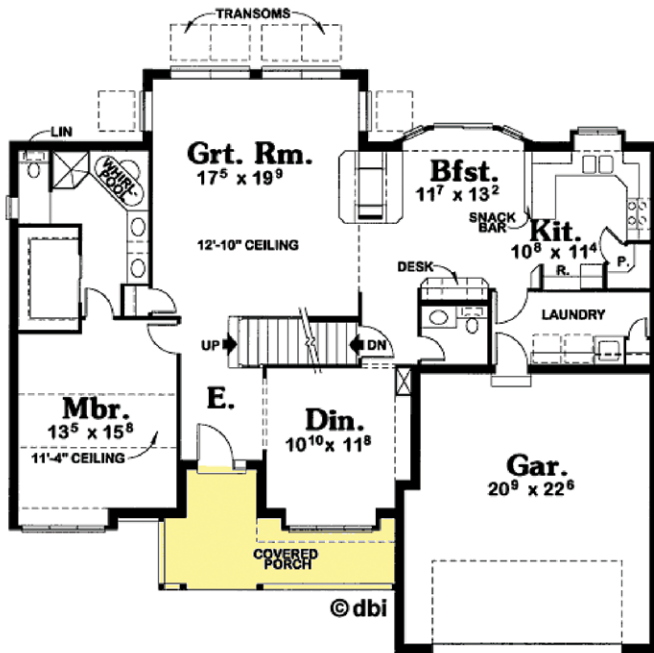

Experience is Everything®

(260) 740-2137

www.delagrangé-homes.com

* THE 'PATERSON REWARD WALL'

Main: 1597 SF

Upper Level: 671 SF

Total Finished: 2268 SF

Garage: 467 SF

© Design Basics

First Floor

Second Floor

* - The picture of the home above is an artist's rendering and is not intended to be a photographic depiction of the home
This plan is copyrighted by Design Basics and may not be reproduced without written permission.