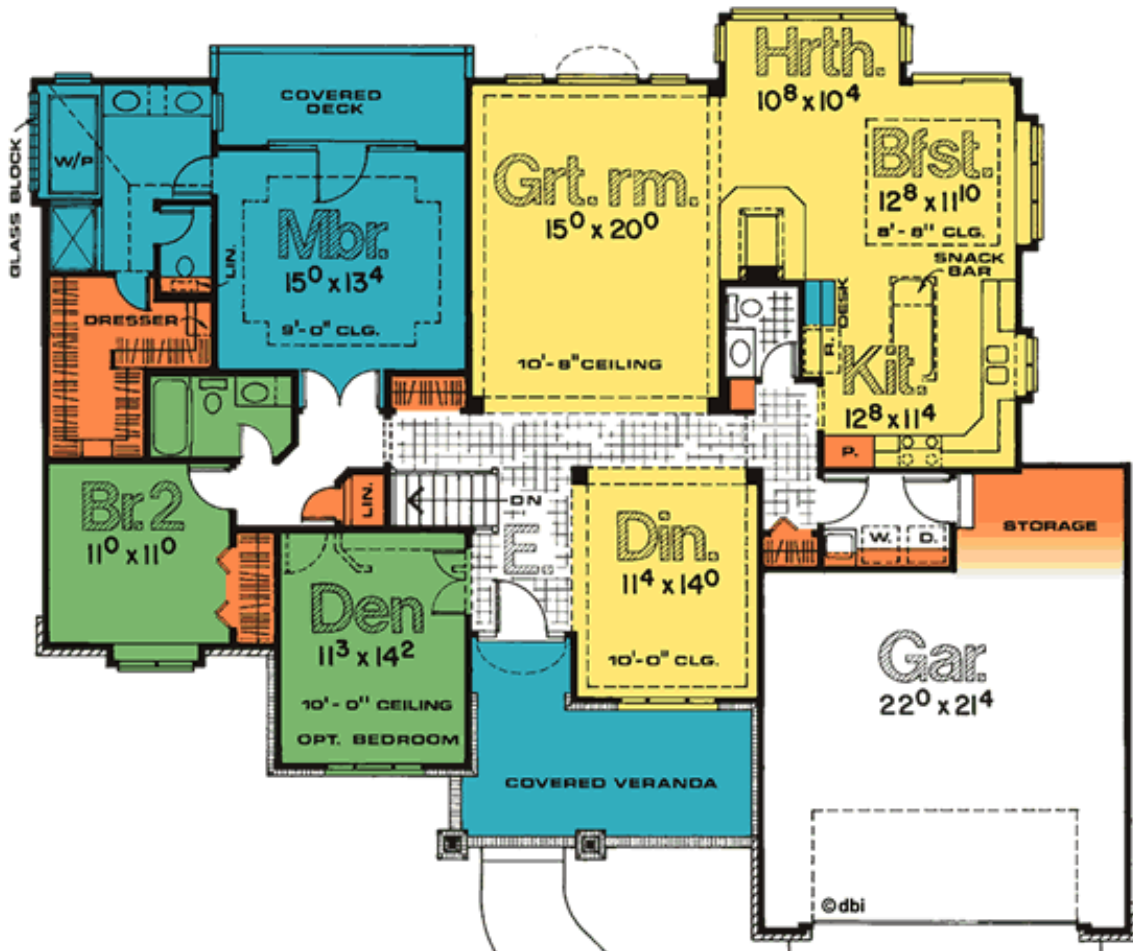

Design 2222

2068' Total Finished Square Feet

1 Story with 3 bedroom(s)
Footprint: 66' 0" wide by 56' 0" deep
Design Type: Traditional

PDF Price \$755 || 1 Set Price \$830
4 Set Price \$905 || 8 Set Price \$980

\$150 OFF
ANY PLAN PURCHASE
 by 10-31-2010

DESIGN
BASICS LLC
 ...WHERE GREAT DESIGN MATTERS

www.designbasics.com

Order Toll free at
1.800.947.7526