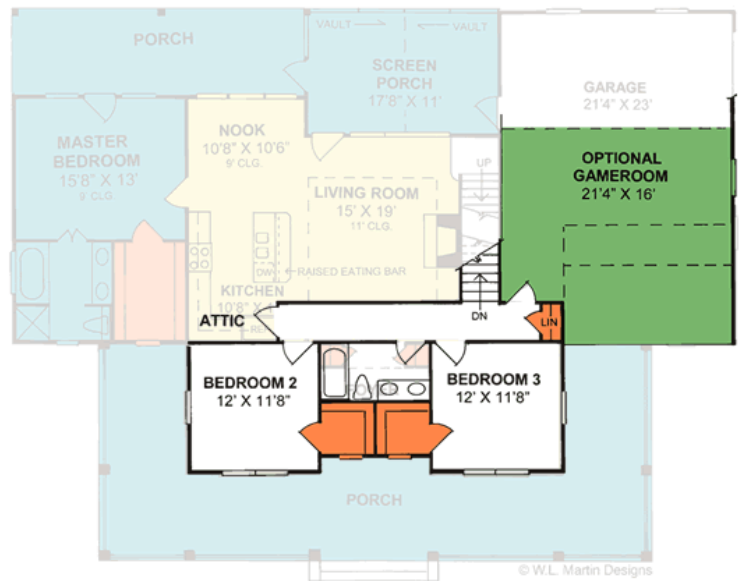

Design 24154

1467' Main Level, 513' Upper Level
1980' Total Finished Square Feet

1 1/2 Story with 4 bedroom(s)
Footprint: 67' 0" wide by 51' 0" deep
Design Type: Farm House

PDF Price \$745 || 1 Set Price \$820
4 Set Price \$895 || 8 Set Price \$970

DESIGN
BASICS, LLC
...WHERE GREAT DESIGN MATTERS
www.designbasics.com

\$200 OFF
PLAN ALTERATIONS
WITH ANY PLAN PURCHASE!
now through November 30, 2010

Order Toll free at
1.800.947.7526