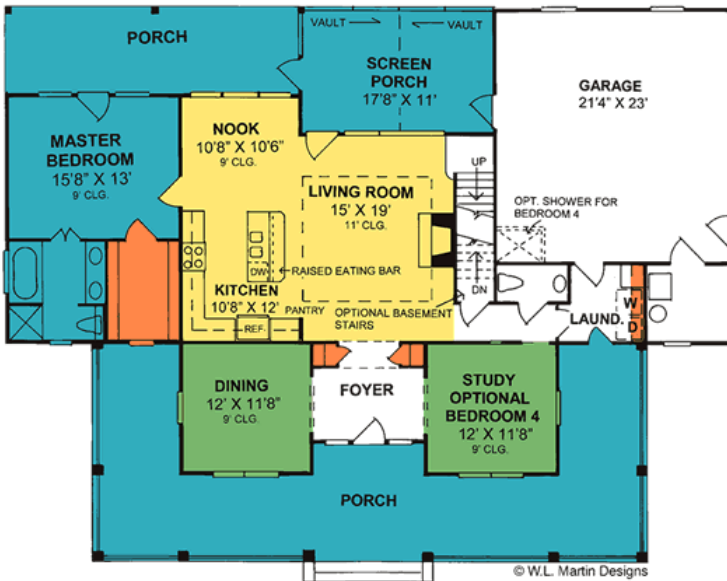

Design 24154

1467' Main Level, 513' Upper Level
1980' Total Finished Square Feet

1 1/2 Story with 4 bedroom(s)
Footprint: 67' 0" wide by 51' 0" deep
Design Type: Farm House

PDF Price \$745 || 1 Set Price \$820
4 Set Price \$895 || 8 Set Price \$970

DESIGN
BASICS, LLC
...WHERE GREAT DESIGN MATTERS
www.designbasics.com

\$200 OFF
PLAN ALTERATIONS
WITH ANY PLAN PURCHASE!
now through November 30, 2010

Order Toll free at
1.800.947.7526