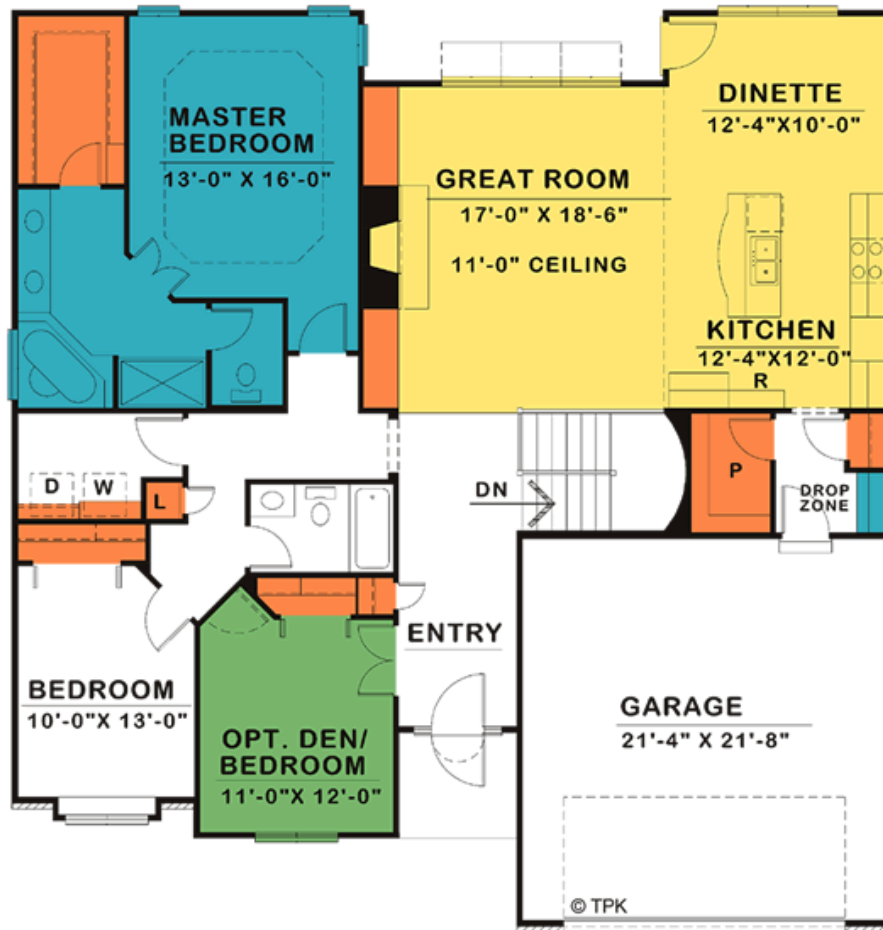

Design 29229

1862' Total Finished Square Feet

1 Story with 3 bedroom(s)
Footprint: 50' 0" wide by 52' 0" deep
Design Type: Traditional

PDF Price \$735 || 1 Set Price \$810
4 Set Price \$885 || 8 Set Price \$960

DESIGN
BASICS LLC
...WHERE GREAT DESIGN MATTERS

www.designbasics.com

\$150 OFF
ANY PLAN PURCHASE
by 10-31-2010

Order Toll free at
1.800.947.7526